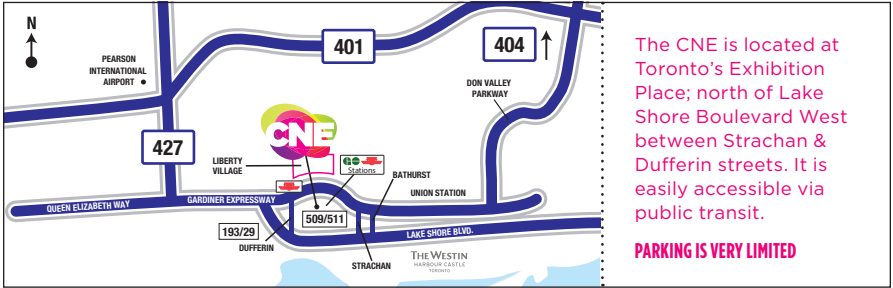

Take Public Transit!

GOtransit.com

Avoid the hassle of parking & take a relaxing train ride directly to the CNE. Get off at the Exhibition GO Station & you are here! It is the easiest way to get to the CNE! Veterans & one companion ride for free on Warriors' Day (August 22)